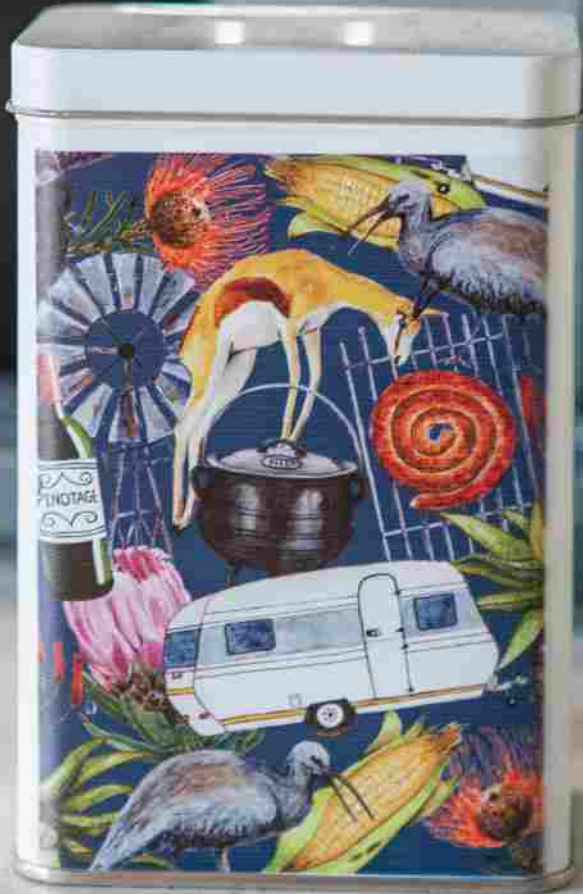

kitchenware
local is lekker

kitchen tin
7cm (d) x 10cm (w) x 15cm (h) size
direct print onto tin
use to store coffee, sugar & tea, or use as a gift tin
R155.00