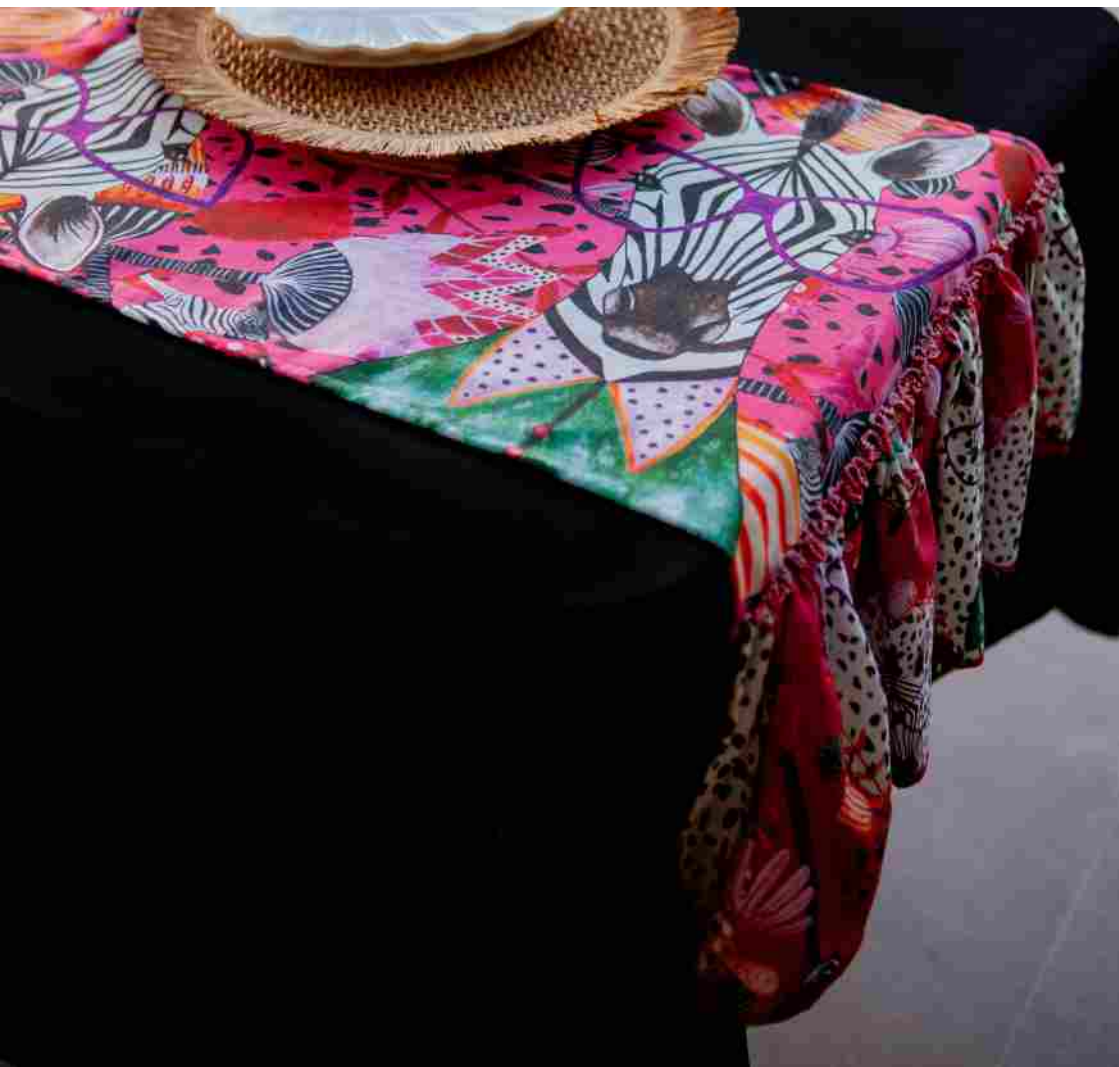

tableware  
*leopard*

table runner  
40cm x 230cm  
mock linen fabric  
ruffe detail  
R575.00

tableware  
*cheetah*

table runner  
40cm x 230cm  
mock linen fabric  
ruffle detail  
R575.00

tableware  
*zebra*