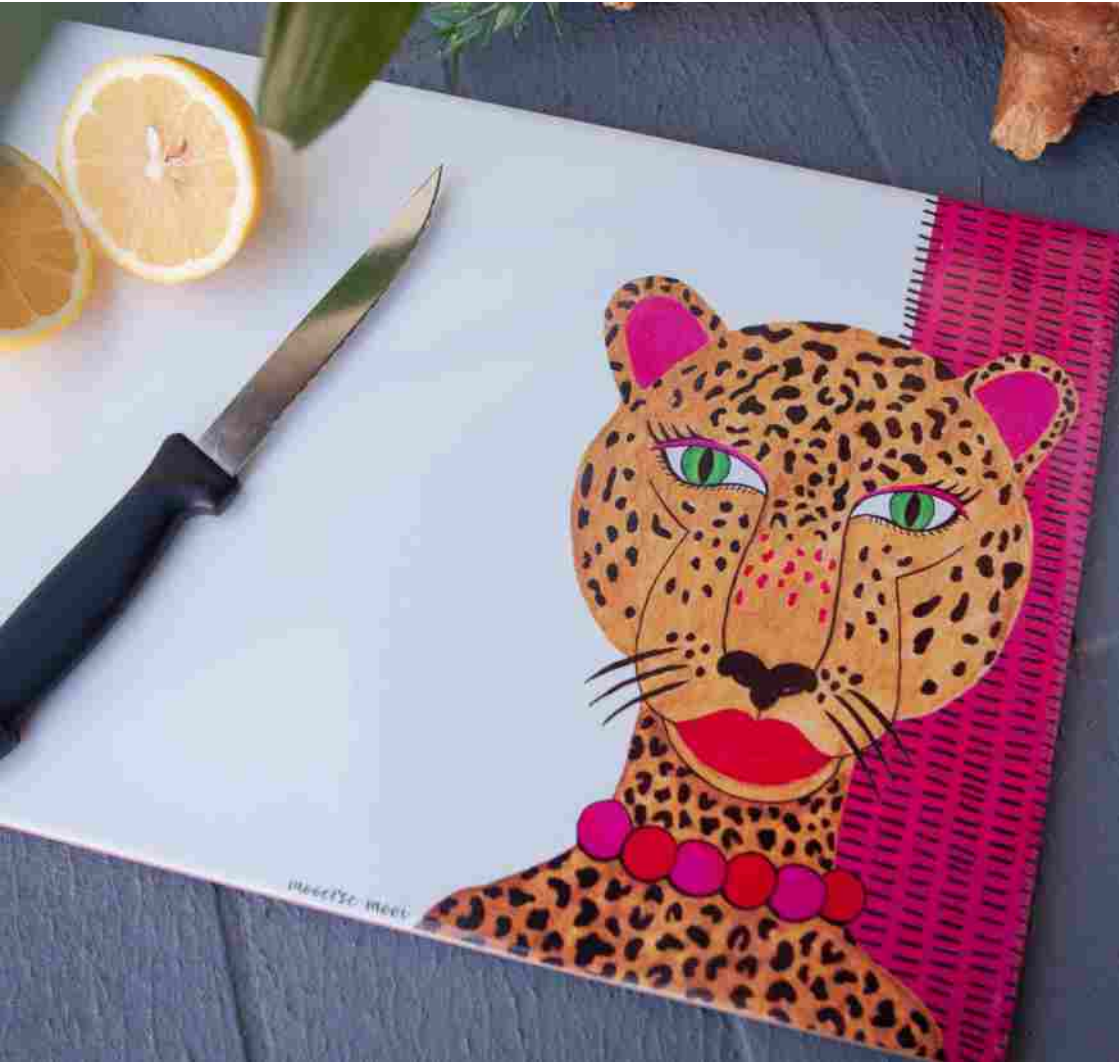

*more designs available soon*

kitchenware  
Leopard

cutting board  
28cm x 39cm  
glass  
securely packed in box sleeve  
R330.00

*more designs available soon*

kitchenware  
Leopard

ceramic tile  
20cm x 40cm  
heat & scratch resistant  
use as cutting board & platter board  
R265.00