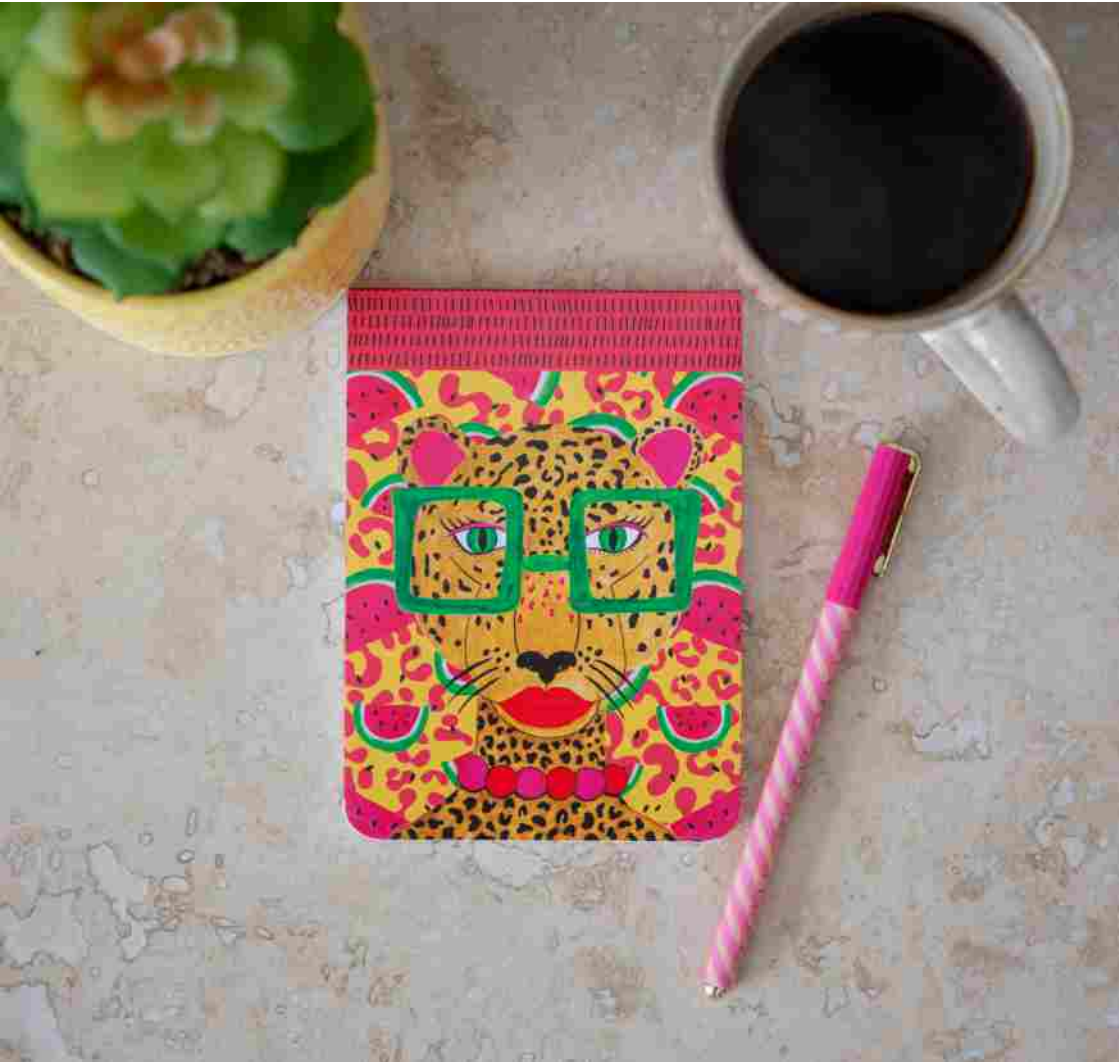

# catalogue

stationery  
*Leopard*

notepad  
A6  
50 blank pages  
chip backing  
R50.00

stationery  
cheetah

notepad  
A6  
50 blank pages  
chip backing  
R50.00

stationery  
*zebra*

notepad  
A6  
50 blank pages  
chip backing  
R50.00