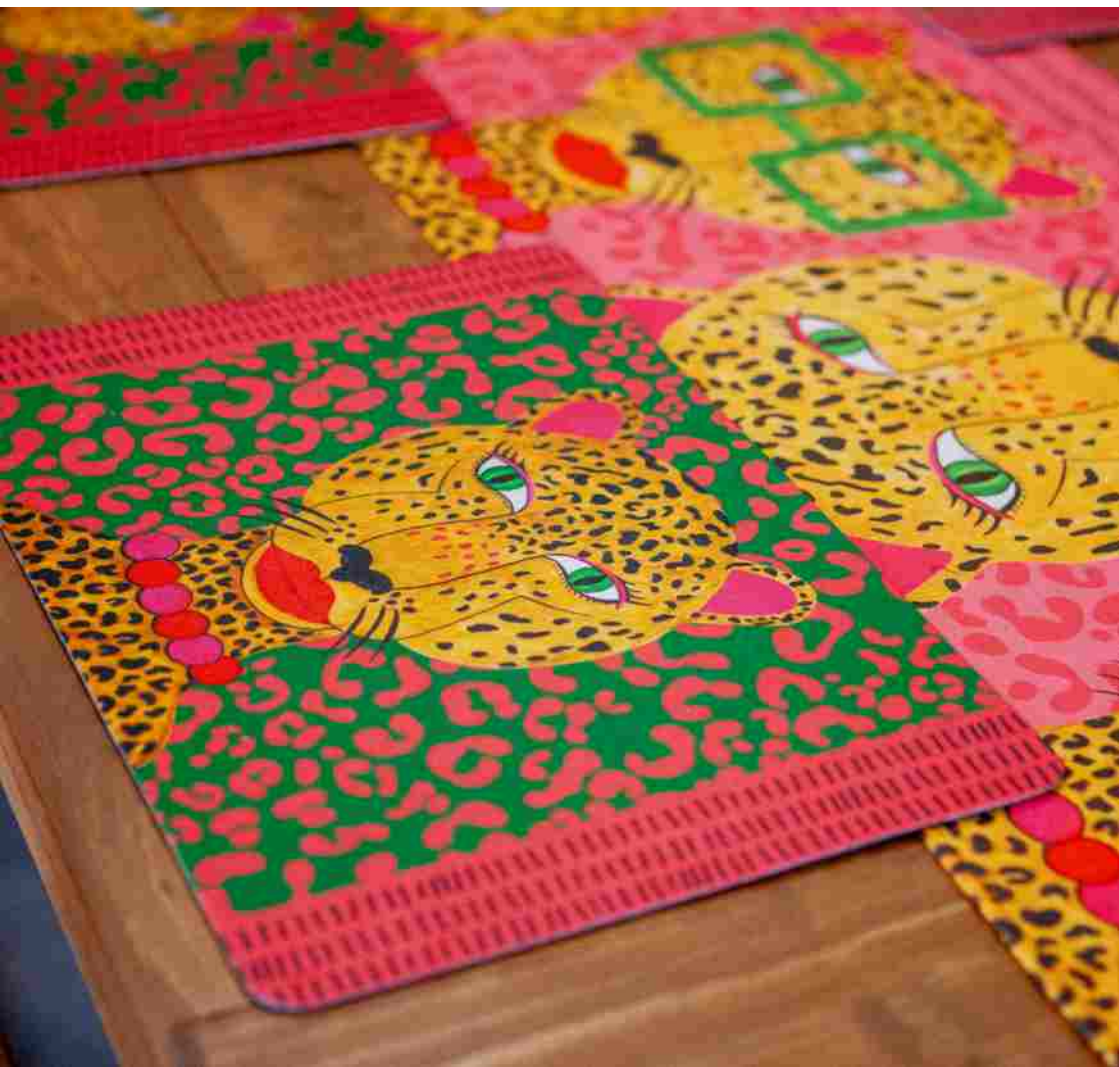

round placemats

43cm

4 pack

felt with pvc back

R365.00

*more designs available soon*

tableware  
*Leopard*

placemats  
29cm x 43cm  
6 pack  
felt with pvc back  
R430.00