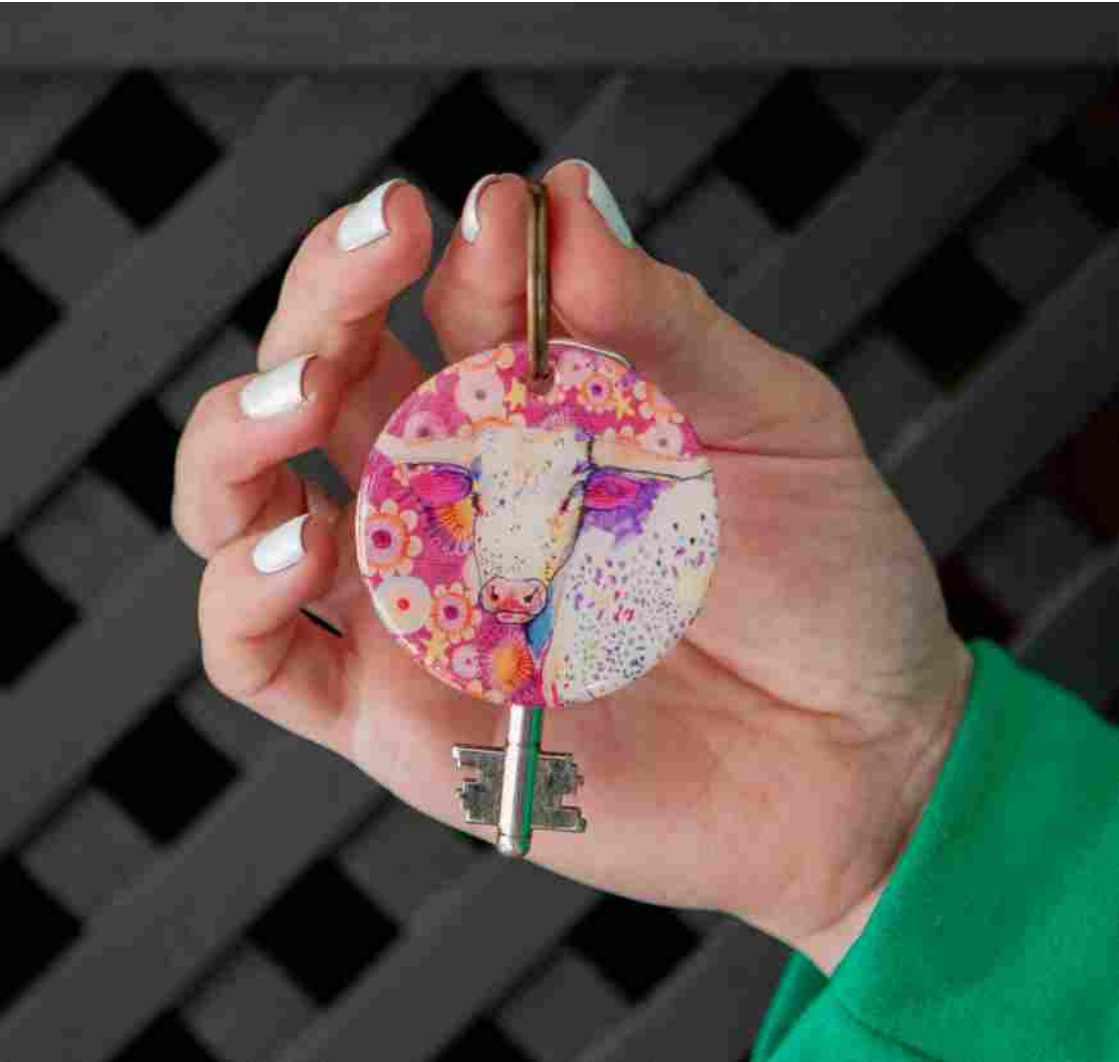

# gifts + accessories

1118

round keyring

5cm

kiaat wood with resin coating

antique brass ring

R65.00

gifts + accessories  
*spotted longhorn*