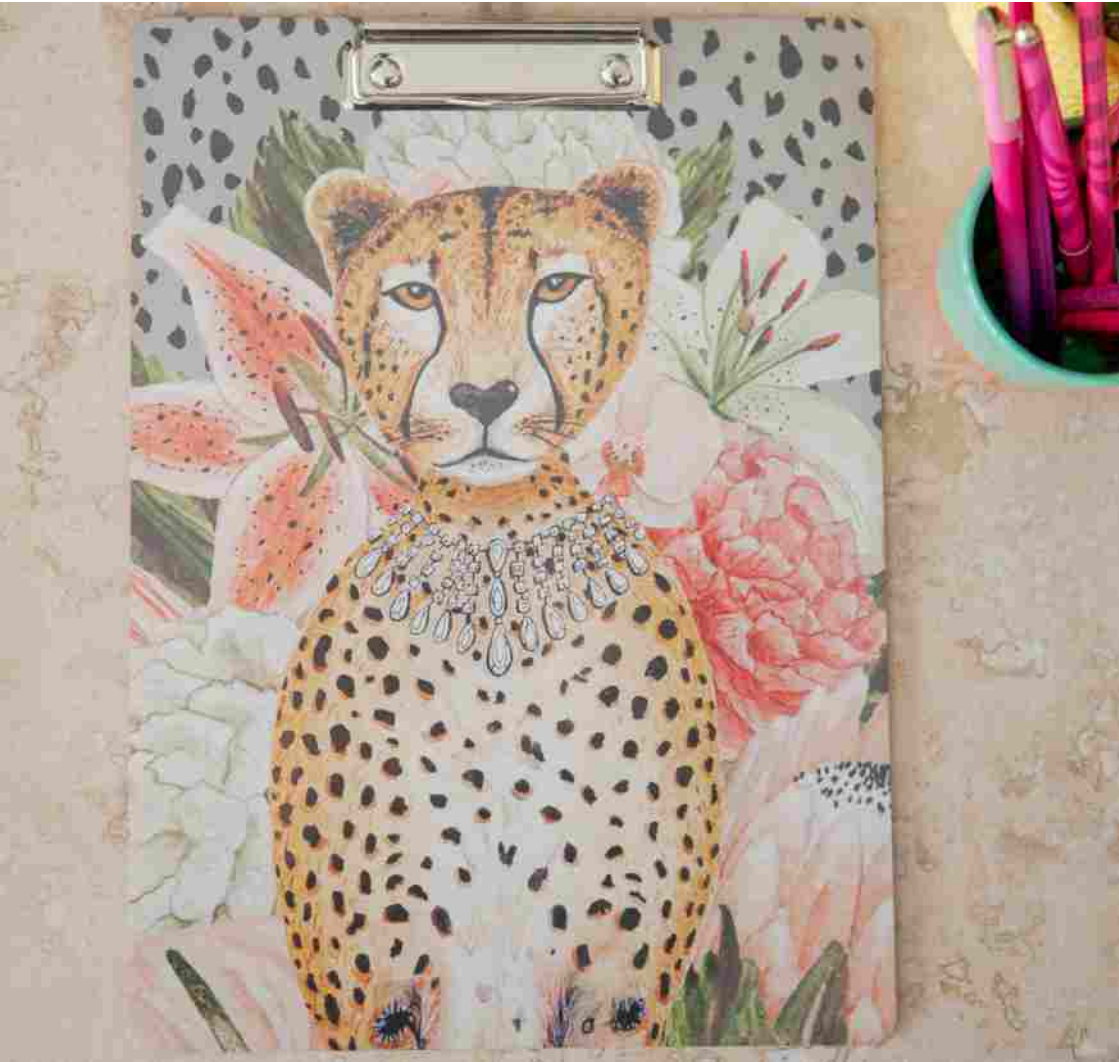

stationery
cheetah

clipboard
A4
3mm wood
direct print onto wood
R165.00