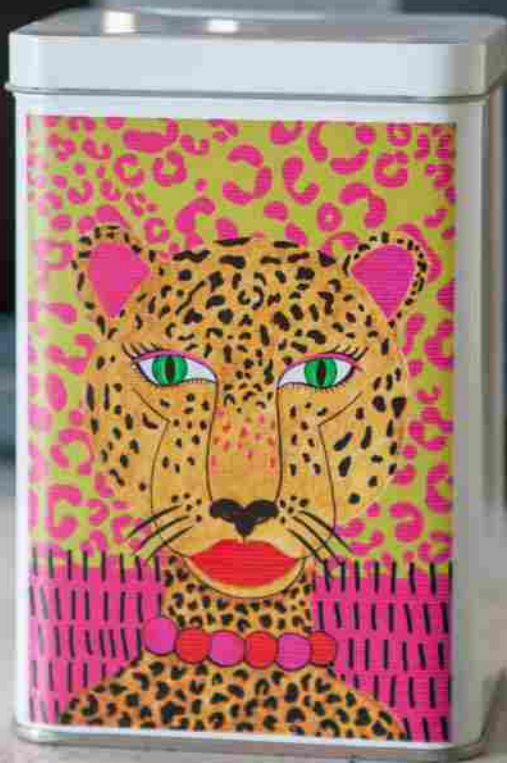

kitchenware
Leopard

kitchen tin
7cm (d) x 10cm (w) x 15cm (h) size
direct print onto tin
use to store coffee, sugar & tea, or use as a gift tin
R155.00