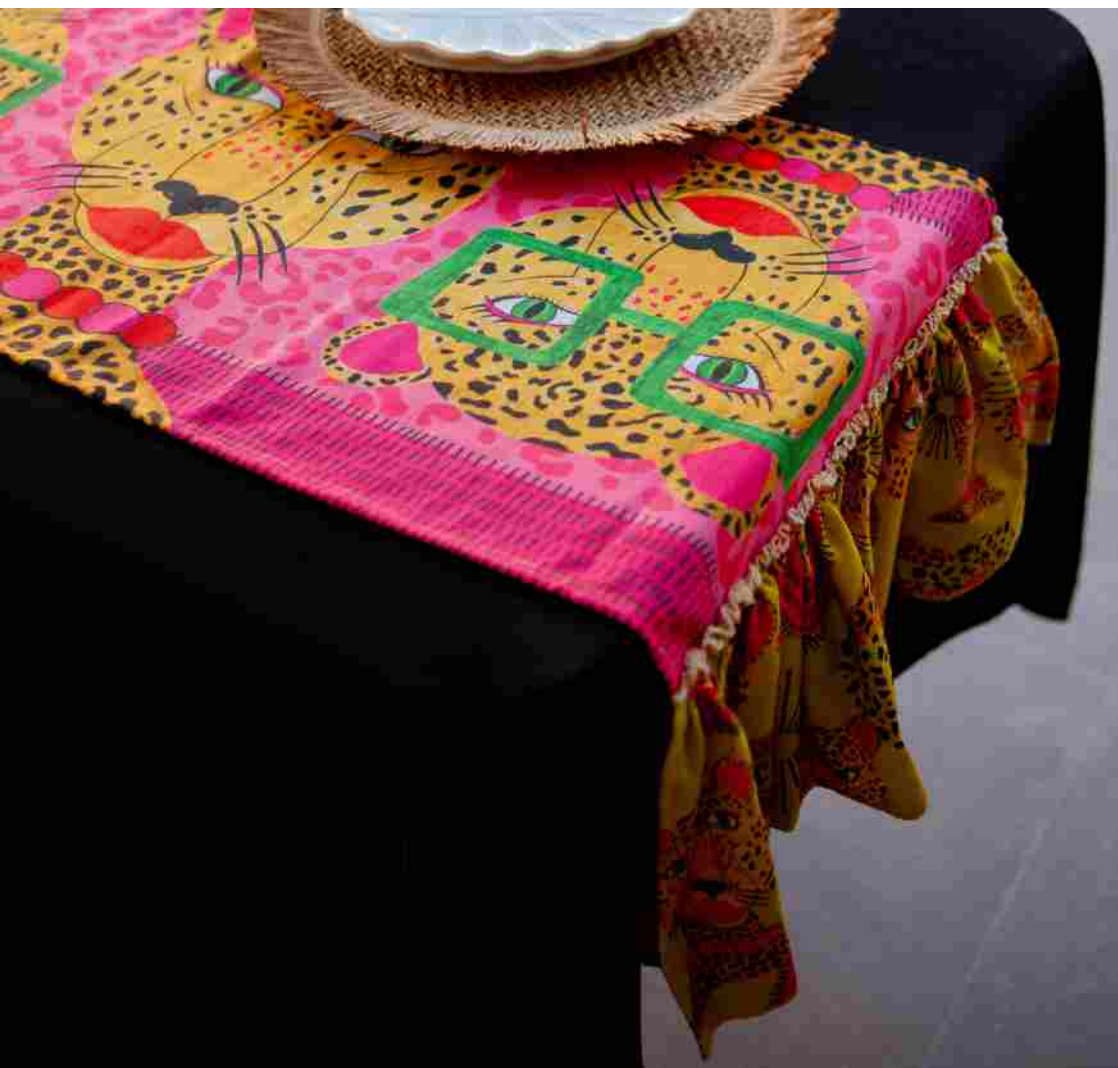

tableware  
*leopard*

table runner  
40cm x 230cm  
mock linen fabric  
ruffe detail  
R575.00

tableware  
*cheetah*

table runner  
40cm x 230cm  
mock linen fabric  
ruffle detail  
R575.00

tableware  
*zebra*