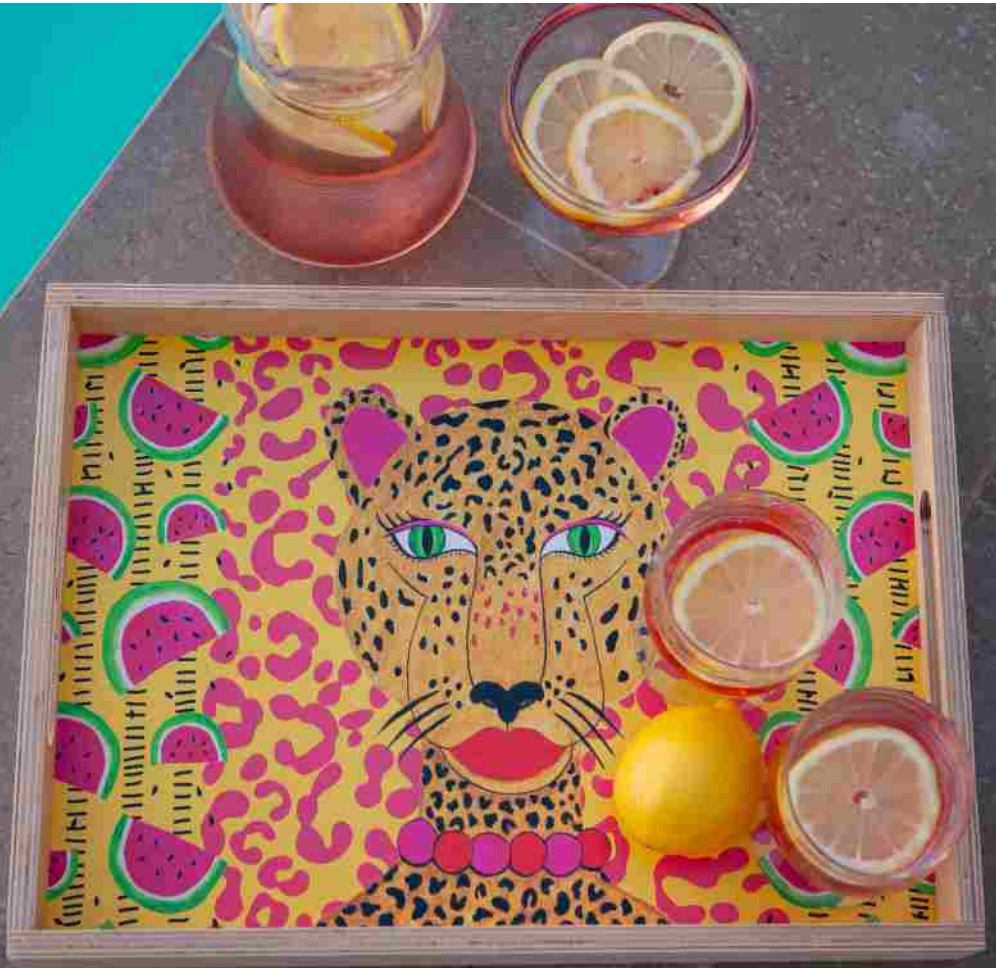

R135.00

kitchenware  
*spotted longhorn*

enamel mug  
320ml  
high quality enamelware  
direct print onto mug  
R135.00

kitchenware  
*local is lekker*

enamel mug  
320ml  
high quality enamelware  
direct print onto mug  
R135.00

kitchenware  
*leopard*

tea tray  
30cm x 40cm with 5cm high side  
natural birchwood  
treated surface is water-resistant  
R410.00

kitchenware  
*cheetah*

tea tray  
30cm x 40cm with 5cm high side  
natural birchwood  
treated surface is water-resistant  
R410.00

kitchenware  
*zebra*

tea tray  
30cm x 40cm with 5cm high side  
natural birchwood  
treated surface is water-resistant  
R410.00

kitchenware

1118

tea tray

30cm x 40cm with 5cm high side

natural birchwood

treated surface is water-resistant