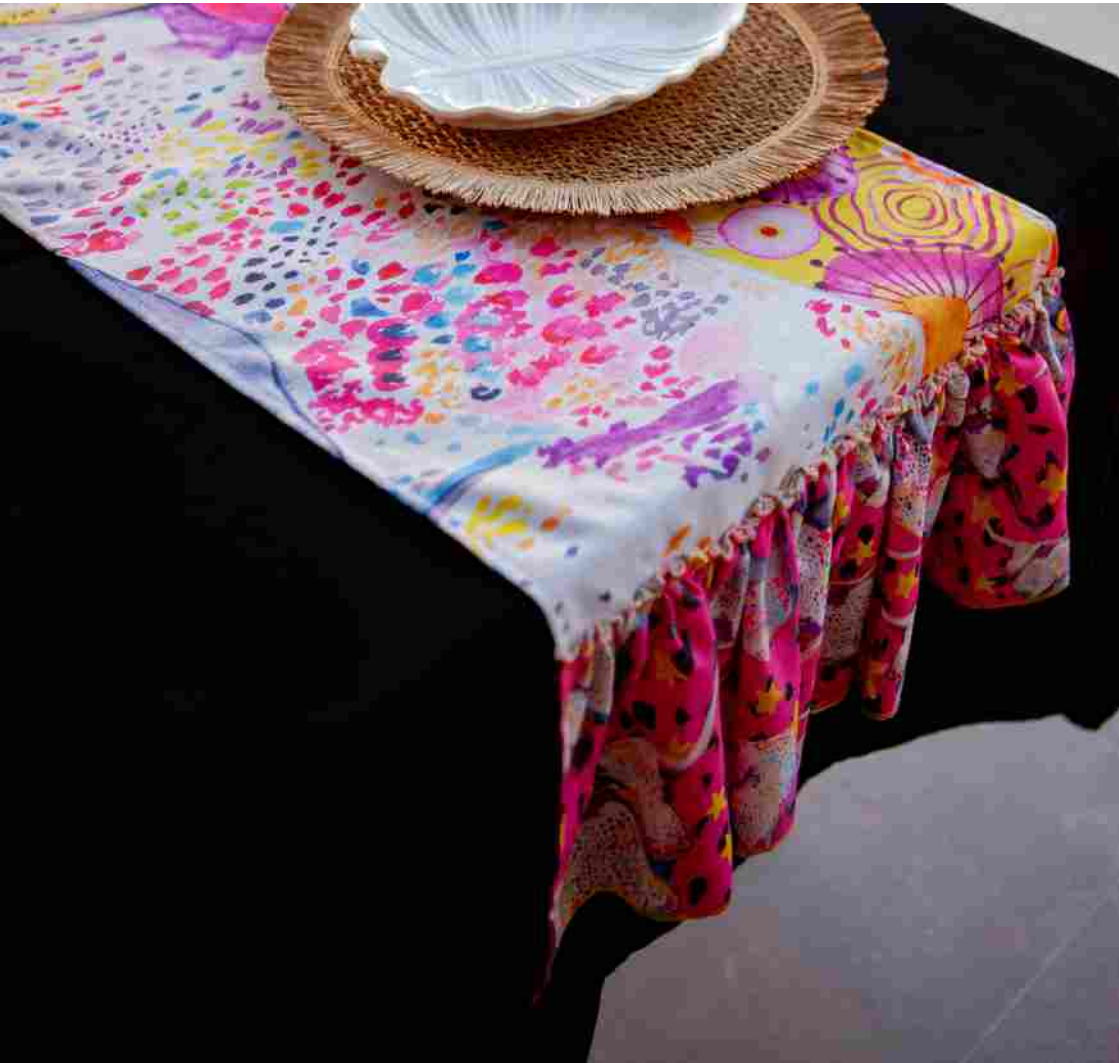

table runner  
40cm x 230cm  
mock linen fabric  
ruffe detail  
R575.00

tableware

1118

table runner  
40cm x 230cm  
mock linen fabric  
ruffle detail  
R575.00

tableware  
*spotted longhorn*

table runner  
40cm x 230cm  
mock linen fabric  
ruffe detail  
R575.00