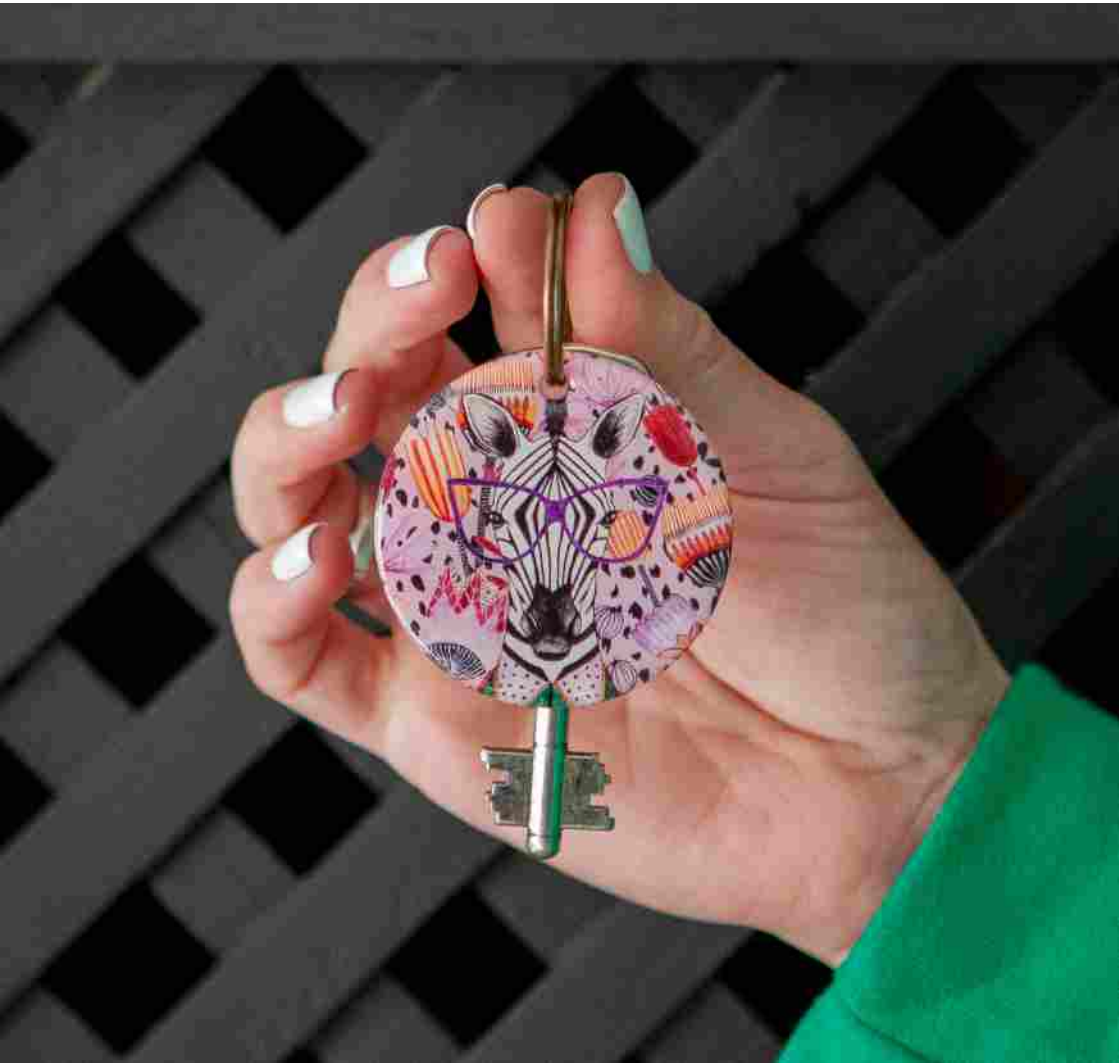

gifts + accessories  
*Leopard*

round keyring  
5cm  
kiaat wood with resin coating  
antique brass ring  
R65.00

gifts + accessories  
*cheetah*

image  
*coming soon*

round keyring  
5cm  
kiaat wood with resin coating  
antique brass ring  
R65.00

# gifts + accessories

*zebra*

round keyring

5cm

kiaat wood with resin coating

antique brass ring

R65.00